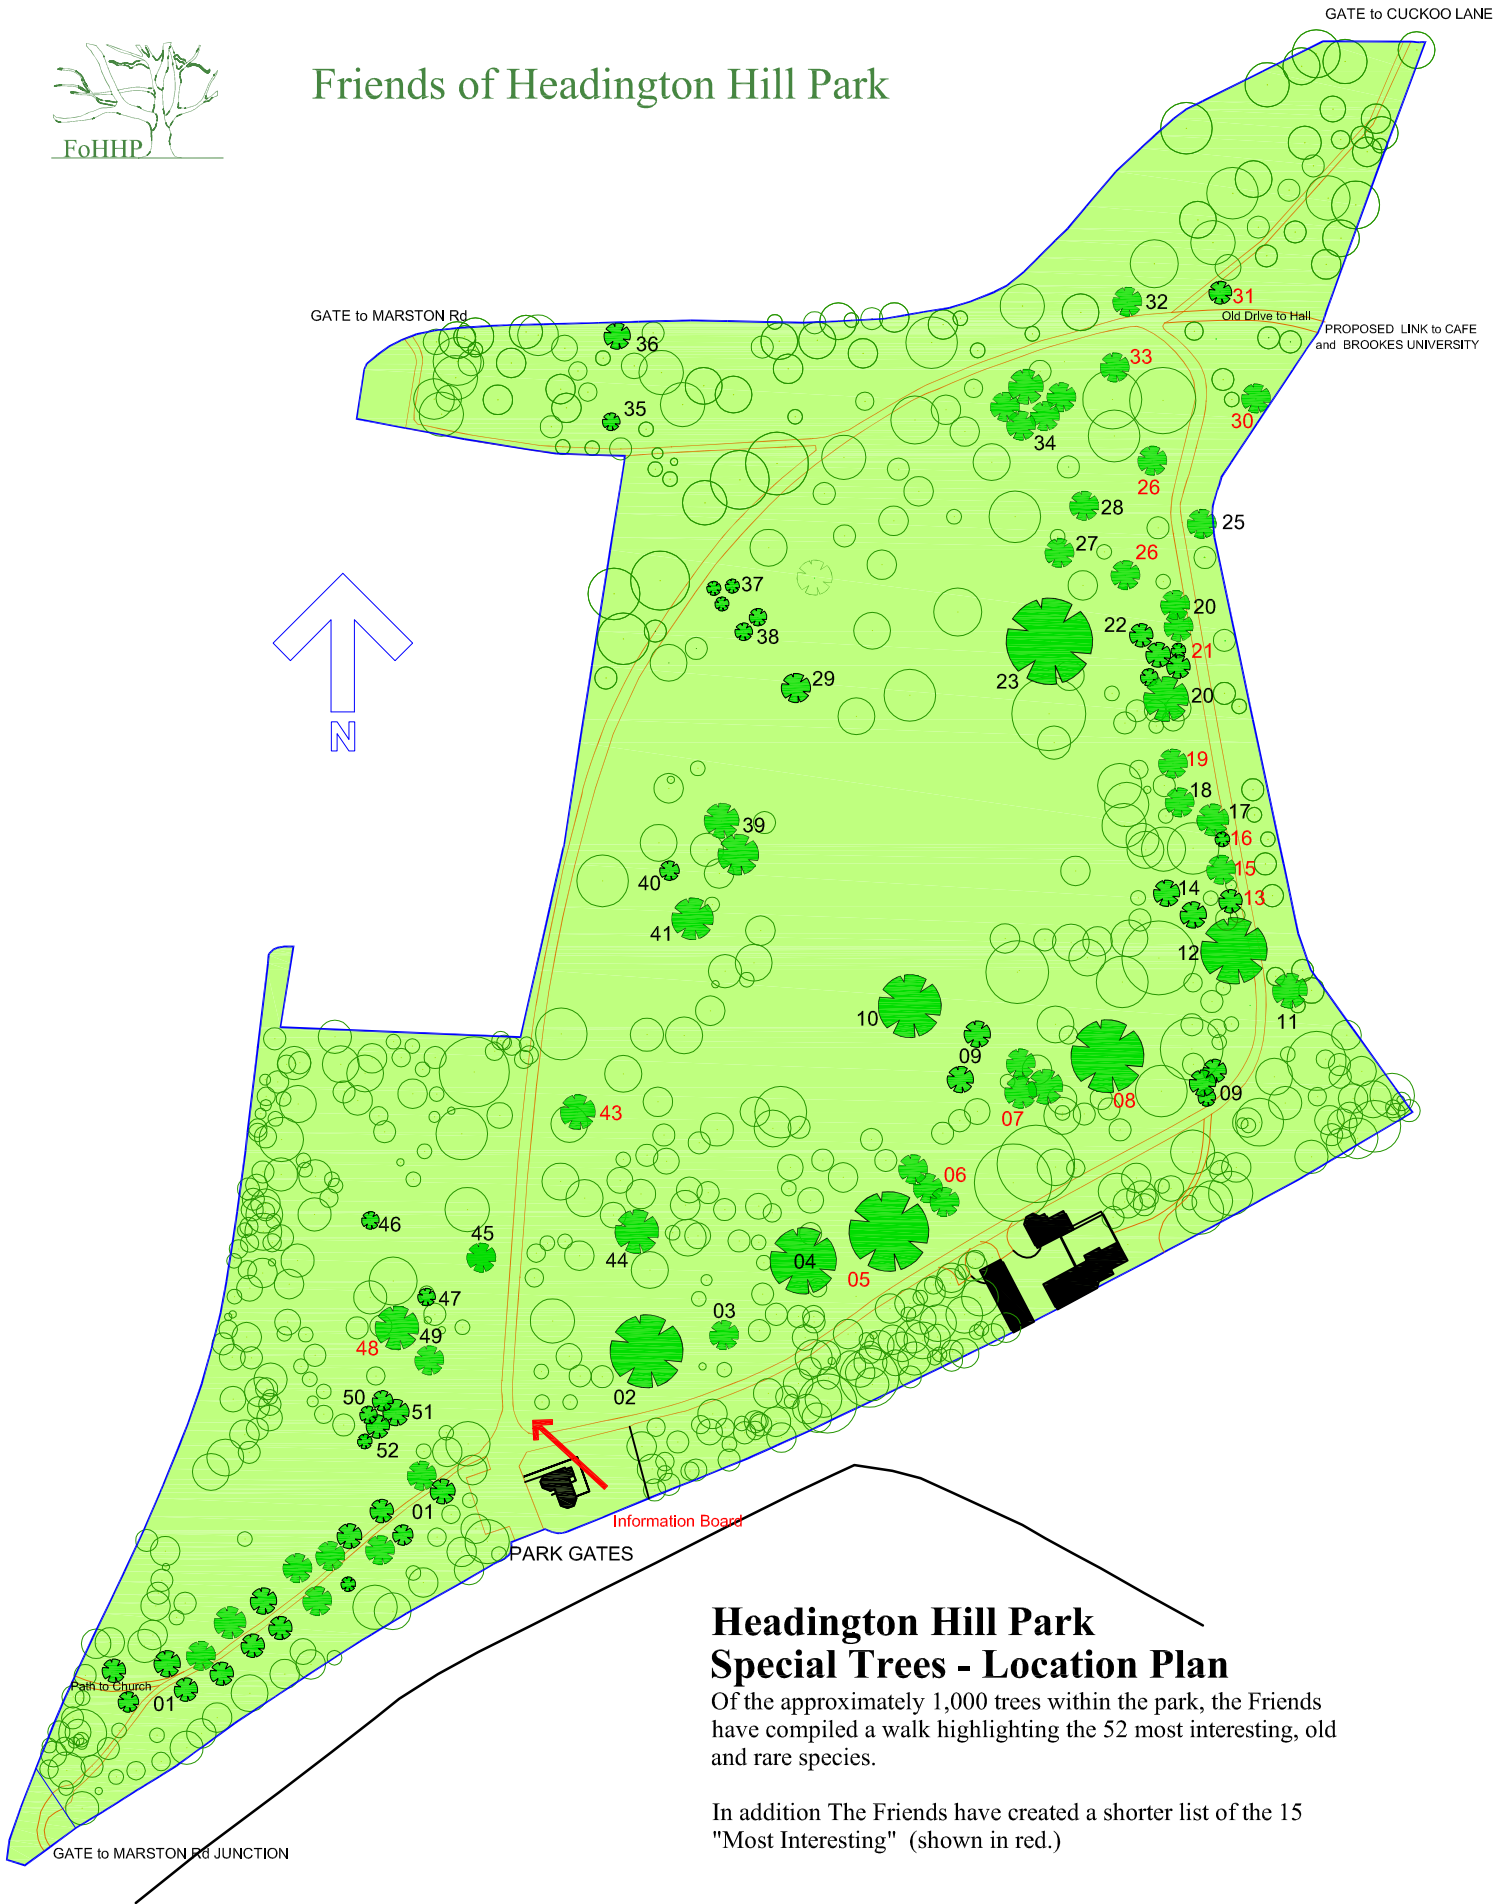

Friends of Headington Hill Park

Headington Hill Park Special Trees - Location Plan

Of the approximately 1,000 trees within the park, the Friends have compiled a walk highlighting the 52 most interesting, old and rare species.

In addition The Friends have created a shorter list of the 15 "Most Interesting" (shown in red.)